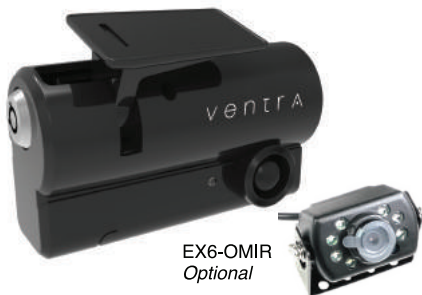

VENTRA

SAFETY | SECURITY | FLEET MANAGEMENT

Ventra offers innovative solutions in vehicle and mobile video technology with various recorders for any type of vehicles, applications and industry. All of which, incorporate intuitive and powerful software to identify, manage and analyze fleet safety.

VDR-130 All In One Dual Camera System

- Dual Camera System – Main + 2nd Camera
- Record Road, In-Cab or Rear
- Main Camera (1080P)
- 2nd Camera w/ IR (VGA) Included
- Built-in WiFi for App playback / settings
- Built-in LCD monitor for instant playback
- G Sensor for impact detection
- Date / Time Stamp
- Continuous Normal + Event Recording
- Plug and Play – Easy to Setup
- Support up to 64GB Micro SD Storage
- Adjustable camera angle

VDR-600 2 CH Capacity Vehicle HD Video Recorder

- 1080P HD Video @ 30 FPS
- Optional EX6-OMIR 1080P 2nd Camera
- 128GB Micro SD card max storage
- Normal + Event Recording
- Pre-Event, Overspeed, Acceleration,
- Built-in Passive GPS for Speed / Route
- Set max speed, event & custom settings
- Tamper Resistant Lock

VDR-760 2 CH Vehicle HD Video Recorder

- 1080P Front + 720P Inside
- WiFi for local APP viewing
- Supports up to 128GB SD Max Storage
- Continuous Normal + Event recording
- Passive GPS for Speed / Route History
- Built-in shock sensor
- Assign vehicle and driver ID
- Password encryption for recordings
- Hardwired power cable included
- Vandal Resistant SD Card Slot