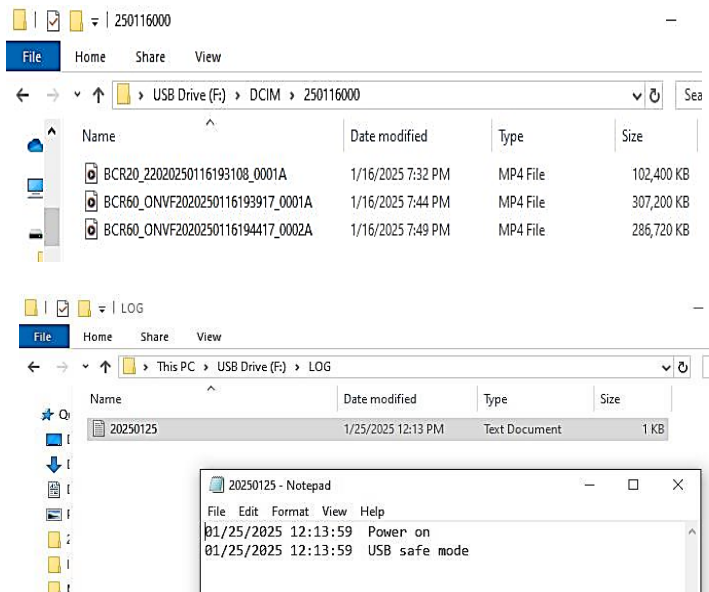

Recording Duration (Approximate)

Resolution	Super Fine (Hours)	Fine (Hours)	Normal (Hours)
1512P	10	11.5	14.5
1440P	10.5	13	16
1296P	14.5	17.5	21.5
1080P	22	26.5	33
720P	33	43.5	66.5

Specification

Image Sensor	4MP CMOS
Image FOV	140° Degrees
Video Compression	H.264, H.265 / MPEG4
Video Resolution	2688 x 1512, 2560 x 1440, 2340 x 1296, 1920 x 1080, 1280 x 720, 848 x 480
Frame Rate	30 FPS - all resolution
Audio	Built-in Microphone
Audio Format	WAV
Watermark	Device ID, User ID, Time & Date, GPS Coordinates (if enabled)
Password Protection	Cam Manager software for video playback, setting changes
Pre-Record	Up to 15 seconds pre-record depending on video resolution
Video Quality	Super Fine / Fine / Normal
Video Split Time	1 min, 3 min, 5min, 10min, 15min, 30min, 45min
Image	5MP, 12MP, 20MP, 25MP, 30MP, 40MP (Digitally Enhanced)
Image Format	JPEG
Connection to PC	USB
Software	Cam Manager to access BCR, configuration menu, video files
LCD Display	0.96" LCD screen on the top of BCR
IR LED	2
IR LED Function	Manual / Auto (Programmable)
IR Distance	15 ft
WiFi	Built-in (2.4GHz only)
EIS	Electronic Image Stabilization - Yes
Built-In Storage	128GB Embedded - See Chart
Flashlight	Yes
Weather Resistance	IP65
Passive GPS	Yes
Battery / Battery Life Cycle	3100mAh Lithium Ion Built-in / Average 400 Charge Cycles
Battery Charge Time	Approximately 4.5 Hours

Recording Battery Life

Approximate Continuous Recording Time Based on Full Charge. Factors such as battery condition, GPS function, IR LED and usage can affect overall duration

1512P = 9 hours / 1296P = 10 hours / 1080P = 11 Hours
720P = 12 Hours / 480P = 12.5 Hours

Operating Temperature

5° F ~ 125° F

Storage Temperature

-4F ~ 140° F

Working Humidity

Up to 60%

Dimensions

3.03" x 2.2" x 0.9"

Weight

5 oz without clip