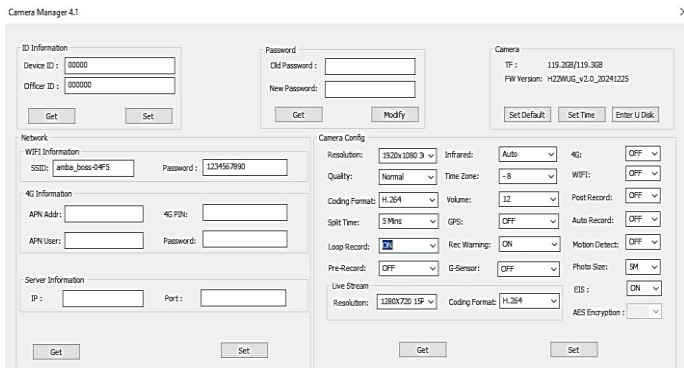

Cam Manager software to securely access camera log, customize settings and video folder